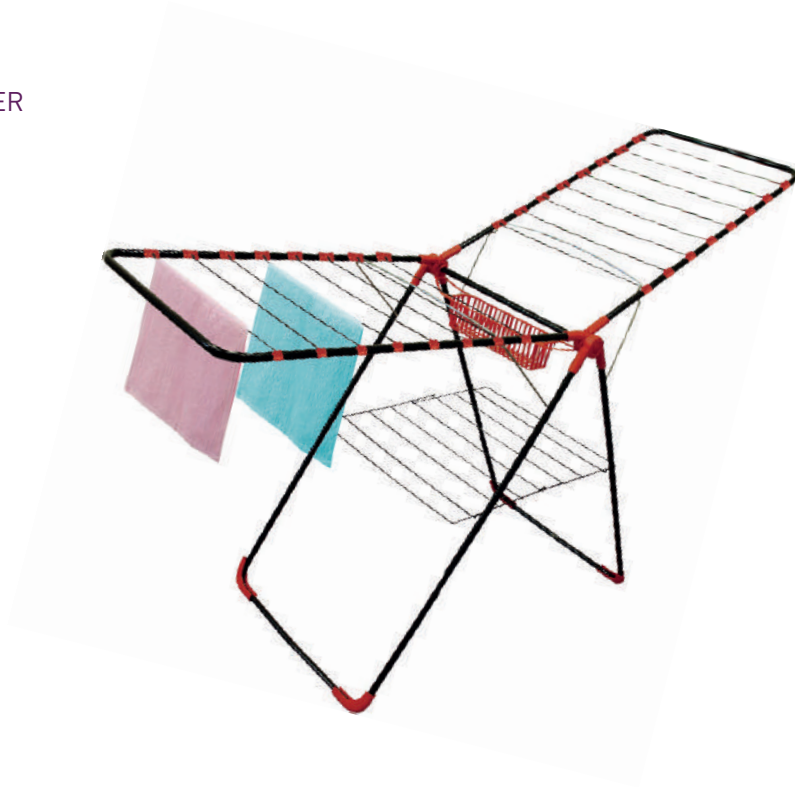

RED BLACK

LAUNDRY DRYER

Z-2100

BOX 5 PCS