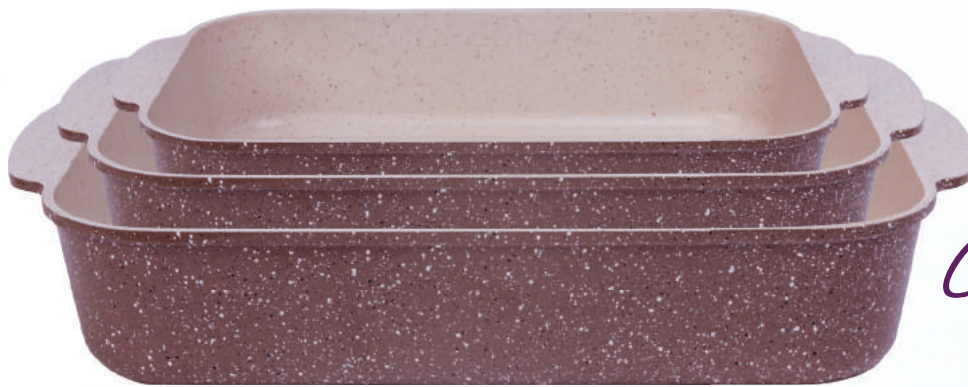

Choco

CHOCO - CREAM
3 PCS Oven Tray Set

Z-4900

BOX 6 SETS
3X CHOCO
3X CREAM

SPECIFICATIONS

Width	Length	Depth
25cm	20cm	6,5cm
30cm	22cm	7cm
35cm	24cm	7,5cm