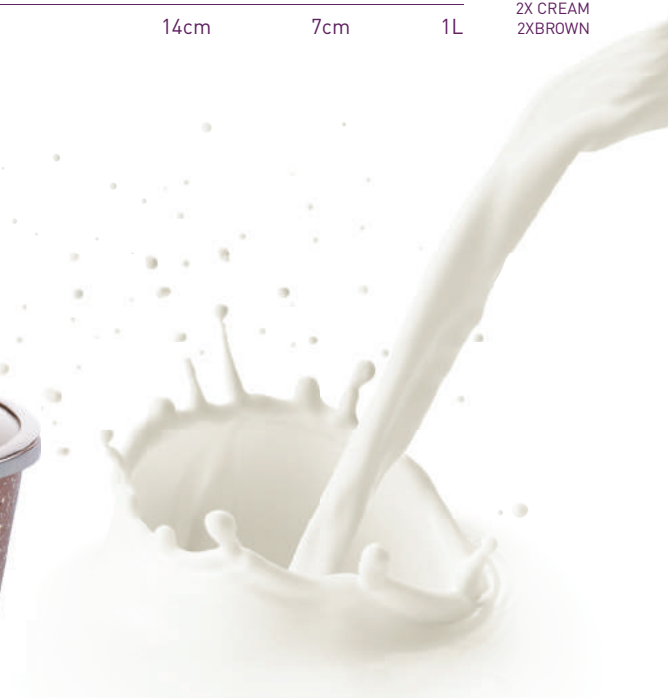

Choco

Cream

CHOCO - CREAM - BROWN
Milk Pot
Z-7794

Diameter	Depth	Liter
14cm	7cm	1L

 **BOX 10 PCS**
6X CHOCO
2X CREAM
2XBROWN

Choco

Brown

Cream

CHOCO - CREAM - BROWN
Milk Pot With Lid
Z-7795

Diameter	Depth	Liter
14cm	7cm	1L

 **BOX 10 PCS**
6X CHOCO
2X CREAM
2XBROWN

ZiO
EXCLUSIVE

Galaxy

SERIES

CONTENTS

- 01 ▶ 10 PCS Cookware Set
- 02 ▶ 6 PCS Casserole Set
- 03 ▶ Oven Tray

Choco

Z-7550

CHOCO

10 Pcs Cookware Set

Product	Diameter	Depth	Liter
Casserole	20cm	9,5cm	2,9L
Casserole	24cm	11,5cm	5,1L
Casserole	28cm	13cm	7,9L
Casserole	32cm	16cm	12,8L
Low Casserole	28cm	9cm	5,4L

Cream